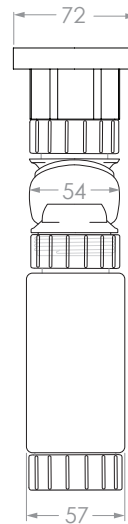

PRODUCT:	WAVERLEY 900 CENTRE	CODE:	WAVFAS0900WHC*
SIZE:	904W x 500D x 367H	BASIN POSITION:	CENTRE
CONFIGURATION:	ALL DRAWER, WALL HUNG	TOP:	20MM CHERRY PIE, FRIDAY, CAESARSTONE
VERSION: 04	DATE: 04/07/2023		*DRAWING APPLIES FOR CODES ENDING: CP, FR, CS

NOTES:
 DIMENSIONS ARE NOMINAL. DO NOT DRILL OR ROUGH IN UNTIL YOU HAVE RECEIVED AND MEASURED YOUR VANITY.
 ALL DIMENSIONS ARE IN MILLIMETRES. DO NOT MEASURE FROM DRAWING.
 SPACE SAVER PLUMBING KIT INCLUDED TO CONCEAL PLUMBING BEHIND DRAWER. PLEASE NOTE THAT THE BOX TRAP IS NOT COMPATIBLE WITH ALL BASINS. RECOMMEND USING A SHORT TRAP FOR SEMI INSET BASINS.

PRODUCT:	SPACE SAVER PLUMBING KIT
CODE:	SPCSVRKIT40
OUTLET SIZE:	40MM
VERSION: 02	DATE: 29/06/2023

FINISH: WHITE

NOTES:
 DIMENSIONS ARE NOMINAL. DO NOT DRILL OR ROUGH IN UNTIL YOU HAVE RECEIVED AND MEASURED YOUR VANITY.
 ALL DIMENSIONS ARE IN MILLIMETRES. DO NOT MEASURE FROM DRAWING.
 SPACE SAVER PLUMBING KIT INCLUDED TO CONCEAL PLUMBING BEHIND DRAWER. PLEASE NOTE THAT THE BOX TRAP IS NOT COMPATIBLE WITH ALL BASINS. RECOMMEND USING A SHORT TRAP FOR SEMI INSET BASINS.