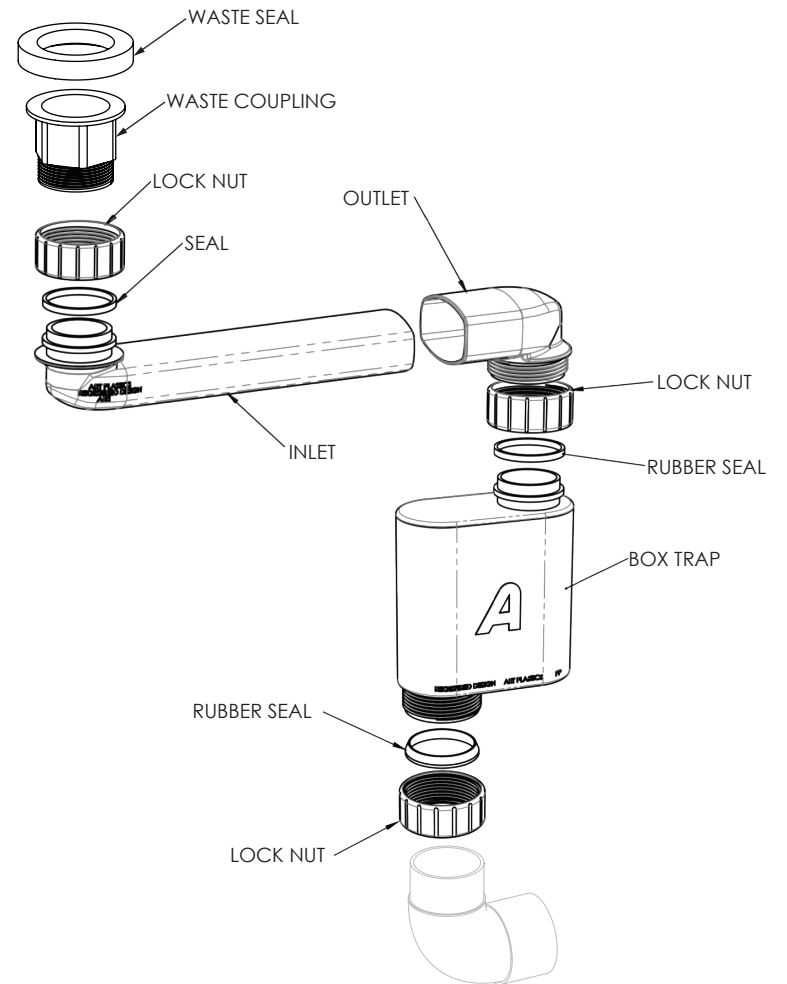

PRODUCT:	WAVERLEY 900 CENTRE	CODE:	WAVFAS0900WHC*
SIZE:	904W x 500D x 367H	BASIN POSITION:	CENTRE
CONFIGURATION:	ALL DRAWER, WALL HUNG	TOP:	20MM CHERRY PIE, FRIDAY, CAESARSTONE
VERSION: 04	DATE: 04/07/2023		*DRAWING APPLIES FOR CODES ENDING: CP, FR, CS

NOTES:
 DIMENSIONS ARE NOMINAL. DO NOT DRILL OR ROUGH IN UNTIL YOU HAVE RECEIVED AND MEASURED YOUR VANITY.
 ALL DIMENSIONS ARE IN MILLIMETRES. DO NOT MEASURE FROM DRAWING.
 SPACE SAVER PLUMBING KIT INCLUDED TO CONCEAL PLUMBING BEHIND DRAWER. PLEASE NOTE THAT THE BOX TRAP IS NOT COMPATIBLE WITH ALL BASINS. RECOMMEND USING A SHORT TRAP FOR SEMI INSET BASINS.

PRODUCT:	SPACE SAVER PLUMBING KIT
CODE:	SPCSVRKIT40
OUTLET SIZE:	40MM
VERSION: 02	DATE: 29/06/2023

FINISH: WHITE

NOTES:
 DIMENSIONS ARE NOMINAL. DO NOT DRILL OR ROUGH IN UNTIL YOU HAVE RECEIVED AND MEASURED YOUR VANITY.
 ALL DIMENSIONS ARE IN MILLIMETRES. DO NOT MEASURE FROM DRAWING.
 SPACE SAVER PLUMBING KIT INCLUDED TO CONCEAL PLUMBING BEHIND DRAWER. PLEASE NOTE THAT THE BOX TRAP IS NOT COMPATIBLE WITH ALL BASINS. RECOMMEND USING A SHORT TRAP FOR SEMI INSET BASINS.