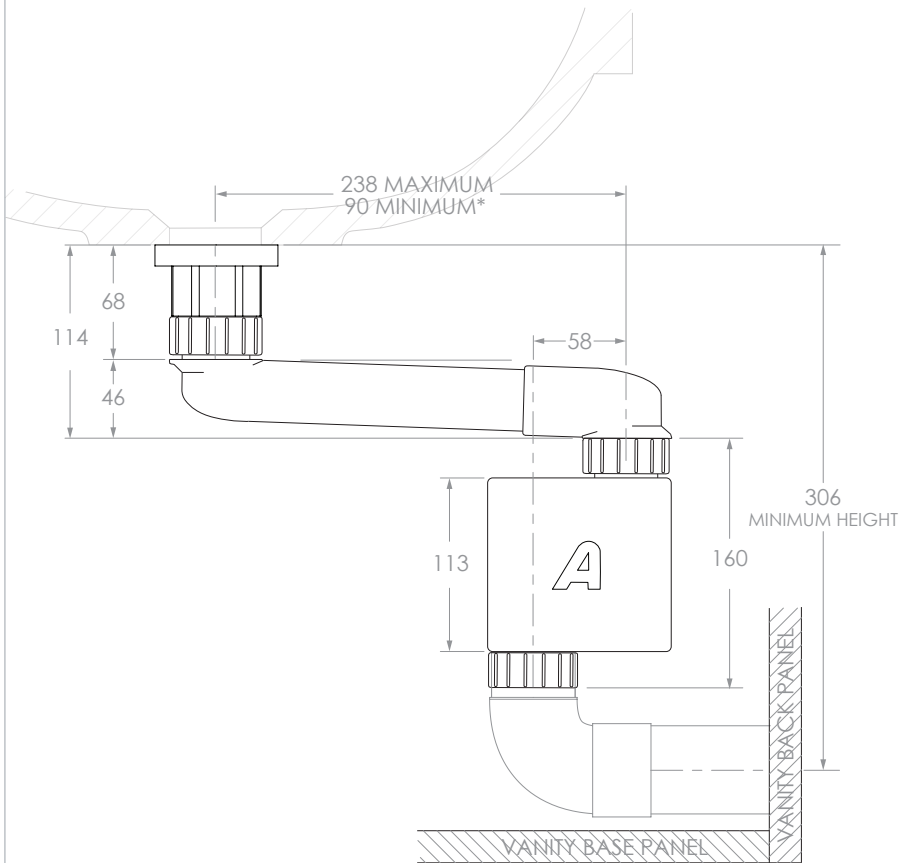

PRODUCT:	WAVERLEY 900 CENTRE	CODE:	WAVFAS0900WHC*
SIZE:	904W x 500D x 367H	BASIN POSITION:	CENTRE
CONFIGURATION:	ALL DRAWER, WALL HUNG	TOP:	20MM CHERRY PIE, FRIDAY, CAESARSTONE
VERSION: 04	DATE: 04/07/2023		*DRAWING APPLIES FOR CODES ENDING: CP, FR, CS

NOTES:
 DIMENSIONS ARE NOMINAL. DO NOT DRILL OR ROUGH IN UNTIL YOU HAVE RECEIVED AND MEASURED YOUR VANITY.
 ALL DIMENSIONS ARE IN MILLIMETRES. DO NOT MEASURE FROM DRAWING.
 SPACE SAVER PLUMBING KIT INCLUDED TO CONCEAL PLUMBING BEHIND DRAWER. PLEASE NOTE THAT THE BOX TRAP IS NOT COMPATIBLE WITH ALL BASINS. RECOMMEND USING A SHORT TRAP FOR SEMI INSET BASINS.

PRODUCT:	SPACE SAVER PLUMBING KIT
CODE:	SPCSVRKIT40
OUTLET SIZE:	40MM
VERSION: 02	DATE: 29/06/2023

FINISH: WHITE

NOTES:
 DIMENSIONS ARE NOMINAL. DO NOT DRILL OR ROUGH IN UNTIL YOU HAVE RECEIVED AND MEASURED YOUR VANITY.
 ALL DIMENSIONS ARE IN MILLIMETRES. DO NOT MEASURE FROM DRAWING.
 SPACE SAVER PLUMBING KIT INCLUDED TO CONCEAL PLUMBING BEHIND DRAWER. PLEASE NOTE THAT THE BOX TRAP IS NOT COMPATIBLE WITH ALL BASINS. RECOMMEND USING A SHORT TRAP FOR SEMI INSET BASINS.