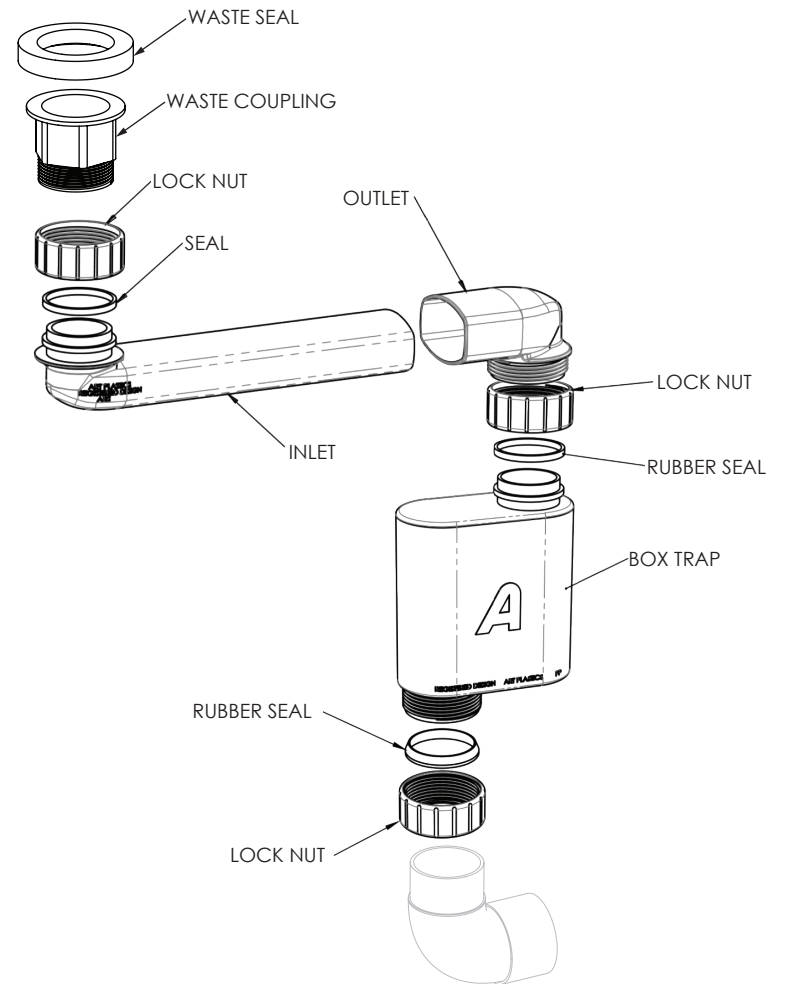

PRODUCT:	WAVERLEY 750 CENTRE	CODE:	WAVFAS0750WHC*
SIZE:	752W x 500D x 367H	BASIN POSITION:	CENTRE
CONFIGURATION:	ALL DRAWER, WALL HUNG	TOP:	20MM CHERRY PIE / 12MM DURASEIN *DRAWING APPLIES FOR CODES ENDING: CP, DU
VERSION: 04	DATE: 04/07/2023		

**NOTES:**  
 DIMENSIONS ARE NOMINAL. DO NOT DRILL OR ROUGH IN UNTIL YOU HAVE RECEIVED AND MEASURED YOUR VANITY.  
 ALL DIMENSIONS ARE IN MILLIMETRES. DO NOT MEASURE FROM DRAWING.  
 SPACE SAVER PLUMBING KIT INCLUDED TO CONCEAL PLUMBING BEHIND DRAWER. PLEASE NOTE THAT THE BOX TRAP IS NOT COMPATIBLE WITH ALL BASINS. RECOMMEND USING A SHORT TRAP FOR SEMI INSET BASINS.

PRODUCT:	SPACE SAVER PLUMBING KIT
CODE:	SPCSVRKIT40
OUTLET SIZE:	40MM
VERSION: 02	DATE: 29/06/2023

FINISH: WHITE

**NOTES:**  
 DIMENSIONS ARE NOMINAL. DO NOT DRILL OR ROUGH IN UNTIL YOU HAVE RECEIVED AND MEASURED YOUR VANITY.  
 ALL DIMENSIONS ARE IN MILLIMETRES. DO NOT MEASURE FROM DRAWING.  
 SPACE SAVER PLUMBING KIT INCLUDED TO CONCEAL PLUMBING BEHIND DRAWER. PLEASE NOTE THAT THE BOX TRAP IS NOT COMPATIBLE WITH ALL BASINS. RECOMMEND USING A SHORT TRAP FOR SEMI INSET BASINS.