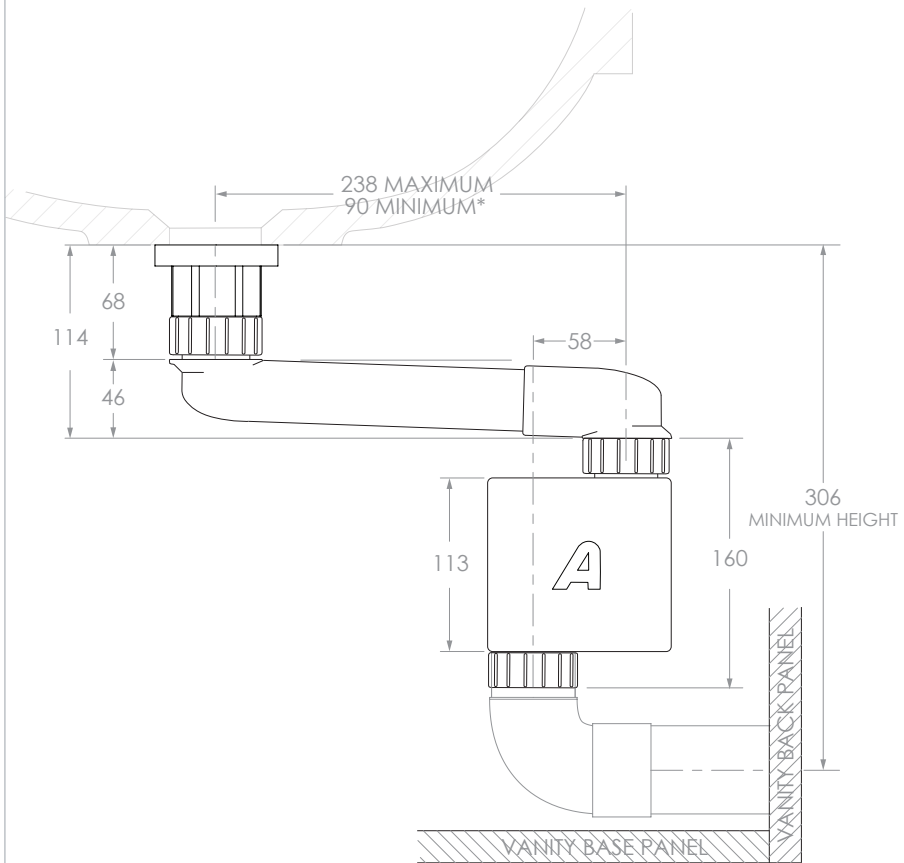

PRODUCT:	WAVERLEY 750 CENTRE	CODE:	WAVFAS0750WHC*
SIZE:	752W x 500D x 367H	BASIN POSITION:	CENTRE
CONFIGURATION:	ALL DRAWER, WALL HUNG	TOP:	20MM CHERRY PIE / 12MM DURASEIN *DRAWING APPLIES FOR CODES ENDING: CP, DU
VERSION: 04	DATE: 04/07/2023		

**NOTES:**  
 DIMENSIONS ARE NOMINAL. DO NOT DRILL OR ROUGH IN UNTIL YOU HAVE RECEIVED AND MEASURED YOUR VANITY.  
 ALL DIMENSIONS ARE IN MILLIMETRES. DO NOT MEASURE FROM DRAWING.  
 SPACE SAVER PLUMBING KIT INCLUDED TO CONCEAL PLUMBING BEHIND DRAWER. PLEASE NOTE THAT THE BOX TRAP IS NOT COMPATIBLE WITH ALL BASINS. RECOMMEND USING A SHORT TRAP FOR SEMI INSET BASINS.

PRODUCT:	SPACE SAVER PLUMBING KIT
CODE:	SPCSVRKIT40
OUTLET SIZE:	40MM
VERSION: 02	DATE: 29/06/2023

FINISH: WHITE

**NOTES:**  
 DIMENSIONS ARE NOMINAL. DO NOT DRILL OR ROUGH IN UNTIL YOU HAVE RECEIVED AND MEASURED YOUR VANITY.  
 ALL DIMENSIONS ARE IN MILLIMETRES. DO NOT MEASURE FROM DRAWING.  
 SPACE SAVER PLUMBING KIT INCLUDED TO CONCEAL PLUMBING BEHIND DRAWER. PLEASE NOTE THAT THE BOX TRAP IS NOT COMPATIBLE WITH ALL BASINS. RECOMMEND USING A SHORT TRAP FOR SEMI INSET BASINS.