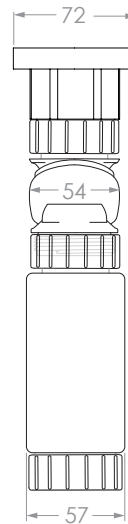

PRODUCT:	WAVERLEY 750 CENTRE	CODE:	WAVFAS0750WHC*
SIZE:	752W x 500D x 367H	BASIN POSITION:	CENTRE
CONFIGURATION:	ALL DRAWER, WALL HUNG	TOP:	20MM CHERRY PIE / 12MM DURASEIN *DRAWING APPLIES FOR CODES ENDING: CP, DU
VERSION: 04	DATE: 04/07/2023		

**NOTES:**  
 DIMENSIONS ARE NOMINAL. DO NOT DRILL OR ROUGH IN UNTIL YOU HAVE RECEIVED AND MEASURED YOUR VANITY.  
 ALL DIMENSIONS ARE IN MILLIMETRES. DO NOT MEASURE FROM DRAWING.  
 SPACE SAVER PLUMBING KIT INCLUDED TO CONCEAL PLUMBING BEHIND DRAWER. PLEASE NOTE THAT THE BOX TRAP IS NOT COMPATIBLE WITH ALL BASINS. RECOMMEND USING A SHORT TRAP FOR SEMI INSET BASINS.

PRODUCT:	SPACE SAVER PLUMBING KIT
CODE:	SPCSVRKIT40
OUTLET SIZE:	40MM
VERSION: 02	DATE: 29/06/2023

FINISH: WHITE

**NOTES:**  
 DIMENSIONS ARE NOMINAL. DO NOT DRILL OR ROUGH IN UNTIL YOU HAVE RECEIVED AND MEASURED YOUR VANITY.  
 ALL DIMENSIONS ARE IN MILLIMETRES. DO NOT MEASURE FROM DRAWING.  
 SPACE SAVER PLUMBING KIT INCLUDED TO CONCEAL PLUMBING BEHIND DRAWER. PLEASE NOTE THAT THE BOX TRAP IS NOT COMPATIBLE WITH ALL BASINS. RECOMMEND USING A SHORT TRAP FOR SEMI INSET BASINS.