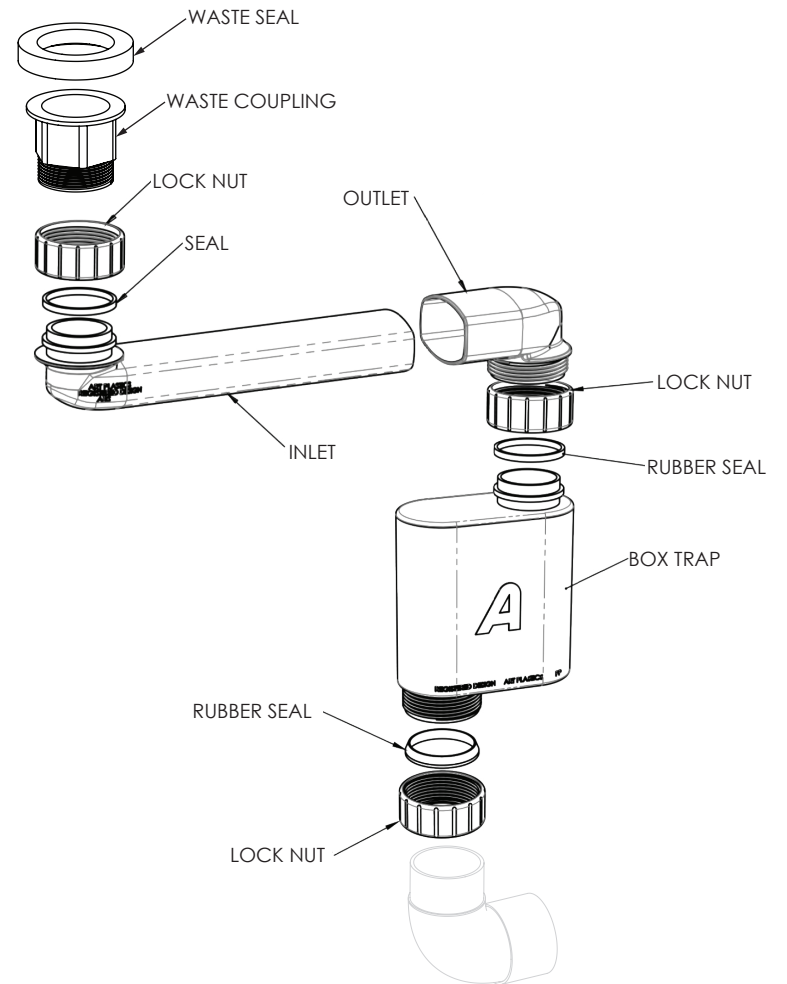

PRODUCT:	CLIFTON 1800 DOUBLE	TOP:	12MM BRIGHT WHITE CHERRY PIE
SIZE:	1778W x 500D x 392H	BASIN POSITION:	DOUBLE
CONFIGURATION:	DOOR & DRAWER, WALL HUNG	CODE:	CLIFCS1800WHDCP
VERSION: 02	DATE: 30/06/2023		

NOTES:
 DIMENSIONS ARE NOMINAL. DO NOT DRILL OR ROUGH IN UNTIL YOU HAVE RECEIVED AND MEASURED YOUR VANITY.
 ALL DIMENSIONS ARE IN MILLIMETRES. DO NOT MEASURE FROM DRAWING.
 SPACE SAVER PLUMBING KIT INCLUDED TO CONCEAL PLUMBING BEHIND DRAWER. PLEASE NOTE THAT THE BOX TRAP IS NOT COMPATIBLE WITH ALL BASINS. RECOMMEND USING A SHORT TRAP FOR SEMI INSET BASINS.

PRODUCT:	SPACE SAVER PLUMBING KIT
CODE:	SPCSVRKIT40
OUTLET SIZE:	40MM
VERSION: 02	DATE: 29/06/2023

FINISH: WHITE

NOTES:
 DIMENSIONS ARE NOMINAL. DO NOT DRILL OR ROUGH IN UNTIL YOU HAVE RECEIVED AND MEASURED YOUR VANITY.
 ALL DIMENSIONS ARE IN MILLIMETRES. DO NOT MEASURE FROM DRAWING.
 SPACE SAVER PLUMBING KIT INCLUDED TO CONCEAL PLUMBING BEHIND DRAWER. PLEASE NOTE THAT THE BOX TRAP IS NOT COMPATIBLE WITH ALL BASINS. RECOMMEND USING A SHORT TRAP FOR SEMI INSET BASINS.