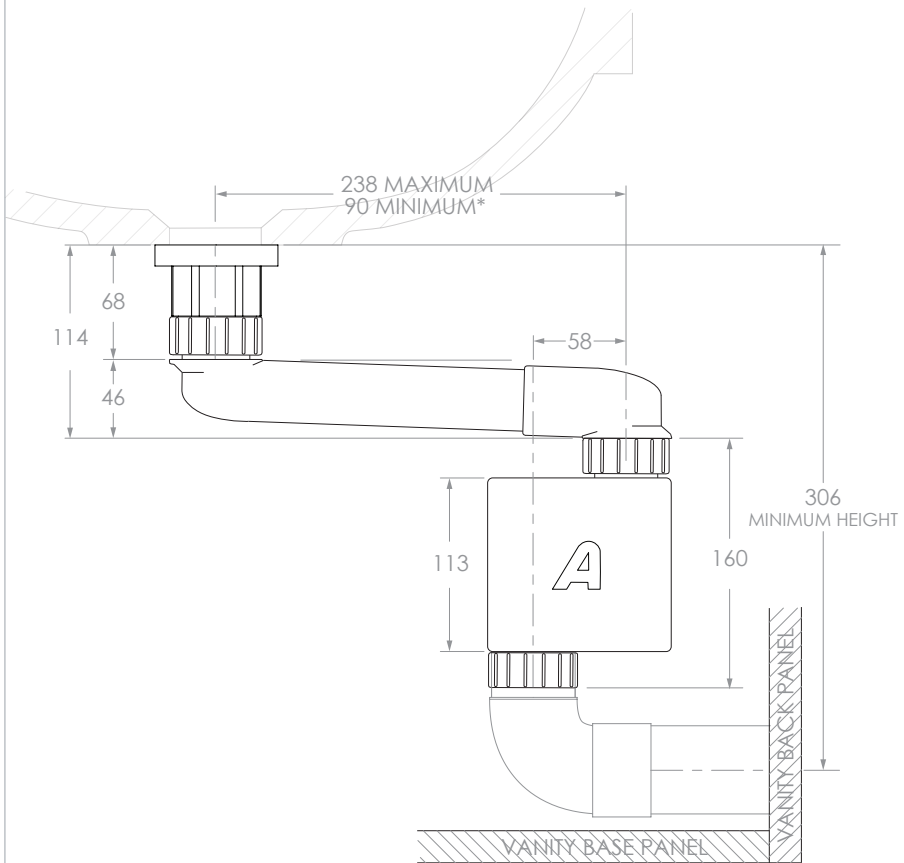

PRODUCT:	CLIFTON 1800 DOUBLE	TOP:	12MM BRIGHT WHITE CHERRY PIE
SIZE:	1778W x 500D x 392H	BASIN POSITION:	DOUBLE
CONFIGURATION:	DOOR & DRAWER, WALL HUNG	CODE:	CLIFCS1800WHDCP
VERSION: 02	DATE: 30/06/2023		

NOTES:
 DIMENSIONS ARE NOMINAL. DO NOT DRILL OR ROUGH IN UNTIL YOU HAVE RECEIVED AND MEASURED YOUR VANITY.
 ALL DIMENSIONS ARE IN MILLIMETRES. DO NOT MEASURE FROM DRAWING.
 SPACE SAVER PLUMBING KIT INCLUDED TO CONCEAL PLUMBING BEHIND DRAWER. PLEASE NOTE THAT THE BOX TRAP IS NOT COMPATIBLE WITH ALL BASINS. RECOMMEND USING A SHORT TRAP FOR SEMI INSET BASINS.

PRODUCT:	SPACE SAVER PLUMBING KIT
CODE:	SPCSVRKIT40
OUTLET SIZE:	40MM
VERSION: 02	DATE: 29/06/2023

FINISH: WHITE

NOTES:
 DIMENSIONS ARE NOMINAL. DO NOT DRILL OR ROUGH IN UNTIL YOU HAVE RECEIVED AND MEASURED YOUR VANITY.
 ALL DIMENSIONS ARE IN MILLIMETRES. DO NOT MEASURE FROM DRAWING.
 SPACE SAVER PLUMBING KIT INCLUDED TO CONCEAL PLUMBING BEHIND DRAWER. PLEASE NOTE THAT THE BOX TRAP IS NOT COMPATIBLE WITH ALL BASINS. RECOMMEND USING A SHORT TRAP FOR SEMI INSET BASINS.