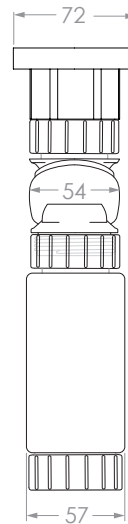

PRODUCT:	CLIFTON 1800 DOUBLE	TOP:	12MM BRIGHT WHITE CHERRY PIE
SIZE:	1778W x 500D x 392H	BASIN POSITION:	DOUBLE
CONFIGURATION:	DOOR & DRAWER, WALL HUNG	CODE:	CLIFCS1800WHDCP
VERSION: 02	DATE: 30/06/2023		

NOTES:
 DIMENSIONS ARE NOMINAL. DO NOT DRILL OR ROUGH IN UNTIL YOU HAVE RECEIVED AND MEASURED YOUR VANITY.
 ALL DIMENSIONS ARE IN MILLIMETRES. DO NOT MEASURE FROM DRAWING.
 SPACE SAVER PLUMBING KIT INCLUDED TO CONCEAL PLUMBING BEHIND DRAWER. PLEASE NOTE THAT THE BOX TRAP IS NOT COMPATIBLE WITH ALL BASINS. RECOMMEND USING A SHORT TRAP FOR SEMI INSET BASINS.

PRODUCT:	SPACE SAVER PLUMBING KIT
CODE:	SPCSVRKIT40
OUTLET SIZE:	40MM
VERSION: 02	DATE: 29/06/2023

FINISH: WHITE

NOTES:
 DIMENSIONS ARE NOMINAL. DO NOT DRILL OR ROUGH IN UNTIL YOU HAVE RECEIVED AND MEASURED YOUR VANITY.
 ALL DIMENSIONS ARE IN MILLIMETRES. DO NOT MEASURE FROM DRAWING.
 SPACE SAVER PLUMBING KIT INCLUDED TO CONCEAL PLUMBING BEHIND DRAWER. PLEASE NOTE THAT THE BOX TRAP IS NOT COMPATIBLE WITH ALL BASINS. RECOMMEND USING A SHORT TRAP FOR SEMI INSET BASINS.