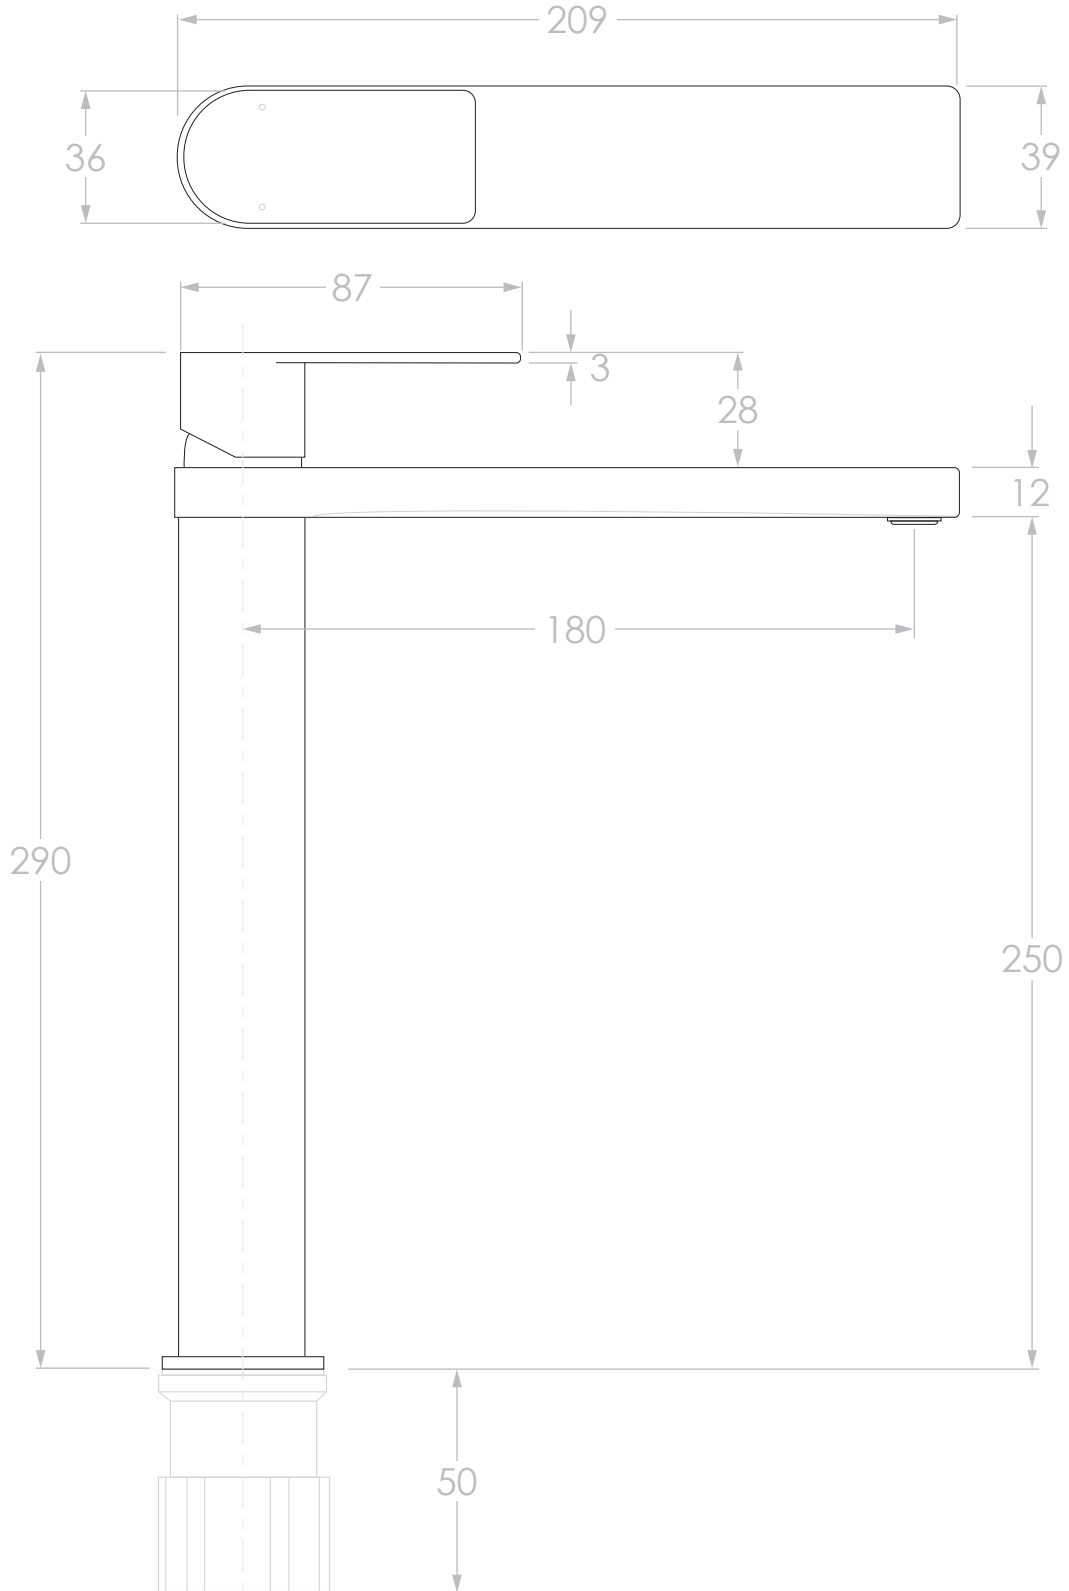

PRODUCT:	COSMOPOLITAN EXTENDED BASIN MIXER
SIZE:	290H x 145D x 45W
TYPE:	BASIN MIXER
VERSION: 03	DATE: 04/04/2023

FINISH:  
CHROME  
MATTE BLACK  
MATTE BLACK & CHROME

CODE:  
JTAPEBCOSCP  
JTAPEBCOSBA  
JTAPEBCOSBK

NOTES:

ALL DIMENSIONS ARE NOMINAL AND SUBJECT TO CHANGE.  
DO NOT DRILL OR ROUGH IN UNTIL YOU HAVE RECEIVED AND MEASURED YOUR PRODUCT.  
ALL DIMENSIONS ARE IN MILLIMETRES.  
DO NOT MEASURE FROM DRAWING.