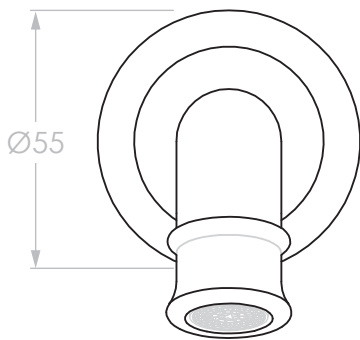

PRODUCT:	ETERNAL MINI WALL SPOUT
SIZE:	90H x 120D x 55W
TYPE:	WALL SPOUT
VERSION: 01	DATE: 04/04/2023

CHROME (CHROMIUM PLATED)
 MATTE BLACK (ELECTROPLATED)
 BRUSHED NICKEL (PVD)
 BRUSHED BRASS (PVD)
 BRUSHED COPPER (PVD)

JTAPMBSOECB
 JTAPMBSOEBB
 JTAPMBSOENK
 JTAPMBSOEBB
 JTAPMBSOEBB
 JTAPMBSOEBB

NOTES:

ALL DIMENSIONS ARE NOMINAL AND SUBJECT TO CHANGE.
 DO NOT DRILL OR ROUGH IN UNTIL YOU HAVE RECEIVED AND MEASURED YOUR PRODUCT.
 ALL DIMENSIONS ARE IN MILLIMETRES.
 DO NOT MEASURE FROM DRAWING.