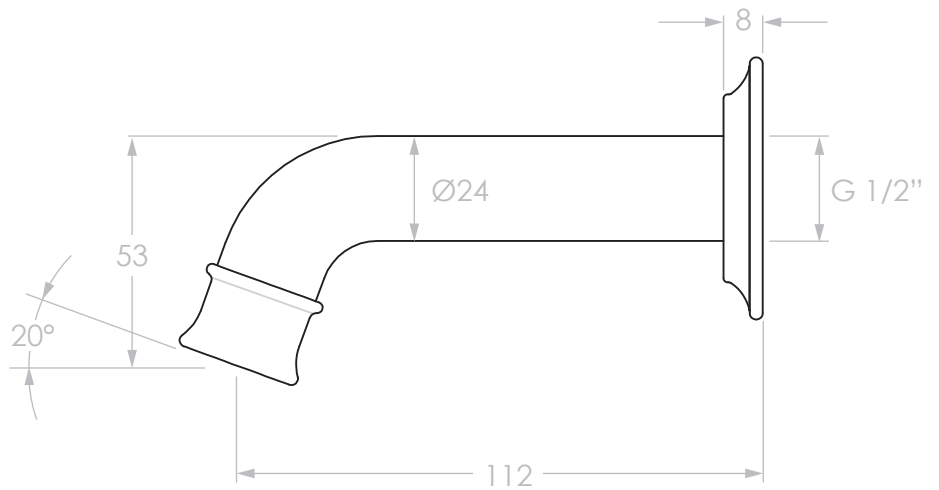

PRODUCT:	ETERNAL MINI WALL SPOUT
SIZE:	90H x 120D x 55W
TYPE:	WALL SPOUT
VERSION: 01	DATE: 04/04/2023

CHROME (CHROMIUM PLATED)
 MATTE BLACK (ELECTROPLATED)
 BRUSHED NICKEL (PVD)
 BRUSHED BRASS (PVD)
 BRUSHED COPPER (PVD)

JTAPMBSOECB
 JTAPMBSOEBB
 JTAPMBSOENK
 JTAPMBSOEBB
 JTAPMBSOEBB
 JTAPMBSOEBB

NOTES:

ALL DIMENSIONS ARE NOMINAL AND SUBJECT TO CHANGE.
 DO NOT DRILL OR ROUGH IN UNTIL YOU HAVE RECEIVED AND MEASURED YOUR PRODUCT.
 ALL DIMENSIONS ARE IN MILLIMETRES.
 DO NOT MEASURE FROM DRAWING.