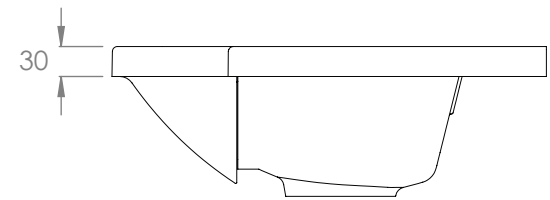

SECTION A-A

PRODUCT	CORINNE 900 LEFT TOP	MATERIAL	CAST MARBLE	<p>NOTES: SUITS A 32MM WASTE. ADP UNIVERSAL WASTE RECOMMENDED (SOLD SEPARATELY)</p> <p>ALL DIMENSIONS ARE NOMINAL AND SUBJECT TO CHANGE. DO NOT DRILL OR ROUGH IN UNTIL YOU HAVE RECEIVED AND MEASURED YOUR PRODUCT.</p> <p>ALL DIMENSIONS ARE IN MILLIMETRES. DO NOT MEASURE FROM DRAWING.</p>
CODE	TOPPCOR900L	COLOUR	WHITE	
STYLE	MOULDED TOP	FINISH	GLOSS	
DIMENSIONS	900W X 435D X 150H			
TAP HOLE	1 TAP HOLE			
VERSION 1	DATE 04/02/2022			