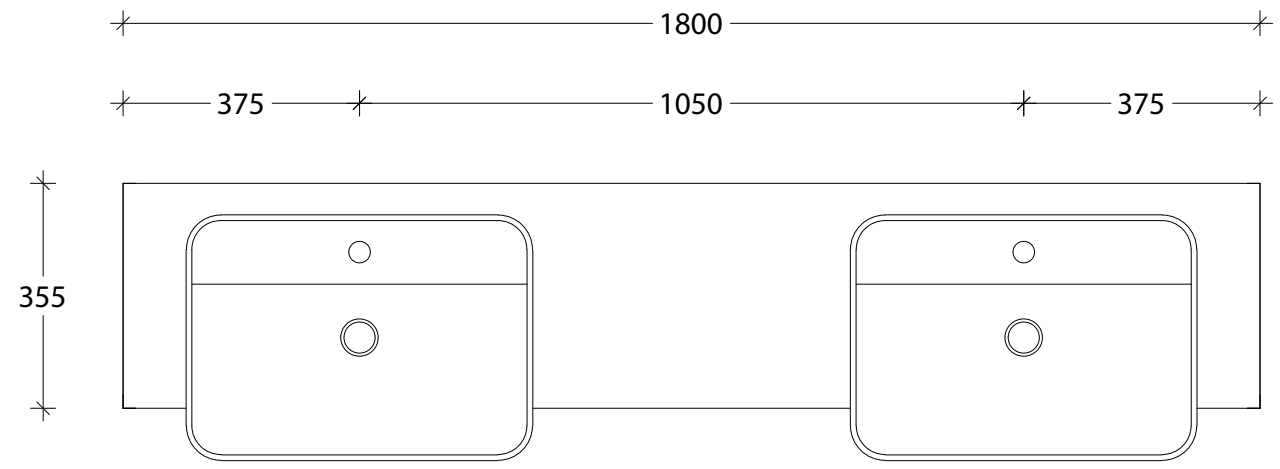

NAME:	MIHSR1800WHD
SIZE:	1800
WK/WH:	WALL HUNG
CONFIGURATION:	DOUBLE BOWL - ABOVE-COUNTER BASIN

PLEASE NOTE: Do not perform any plumbing rough in prior to taking delivery of your vanity, as all measurements are nominal and are subject to change. Measure exact locations from your vanity once it is on site.

NAME:	MIHSR1800WHD
SIZE:	1800
WK/WH:	WALL HUNG
CONFIGURATION:	DOUBLE BOWL - MIYA SEMI-RECESSED 550

PLEASE NOTE: Do not perform any plumbing rough in prior to taking delivery of your vanity, as all measurements are nominal and are subject to change. Measure exact locations from your vanity once it is on site.

NAME:	MIHSR1800WHD
SIZE:	1800
WK/WH:	WALL HUNG
CONFIGURATION:	DOUBLE BOWL - MIYA SEMI-RECESSED 750

PLEASE NOTE: Do not perform any plumbing rough in prior to taking delivery of your vanity, as all measurements are nominal and are subject to change. Measure exact locations from your vanity once it is on site.