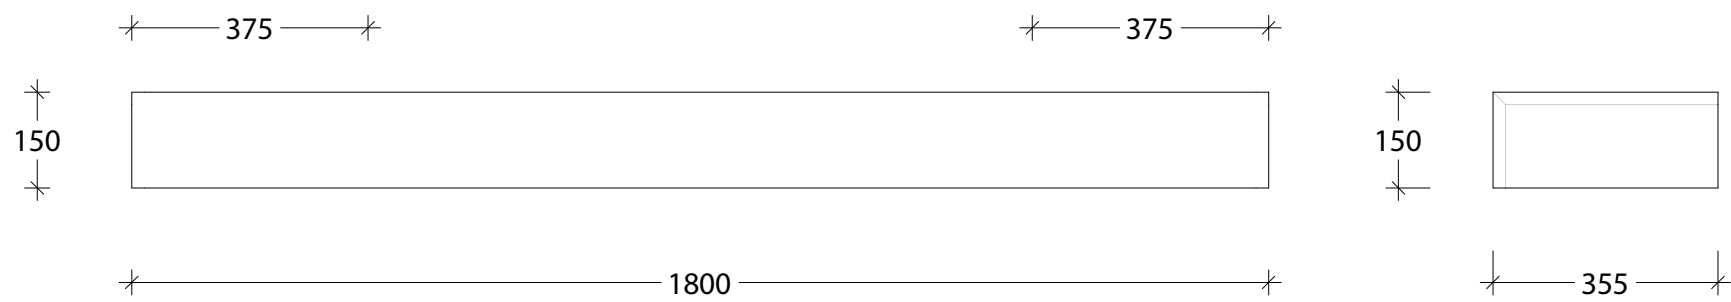

NAME:	MIHSR1800WHD
SIZE:	1800
WK/WH:	WALL HUNG
CONFIGURATION:	DOUBLE BOWL - ABOVE-COUNTER BASIN

PLEASE NOTE: Do not perform any plumbing rough in prior to taking delivery of your vanity, as all measurements are nominal and are subject to change. Measure exact locations from your vanity once it is on site.

NAME:	MIHSR1800WHD
SIZE:	1800
WK/WH:	WALL HUNG
CONFIGURATION:	DOUBLE BOWL - MIYA SEMI-RECESSED 550

PLEASE NOTE: Do not perform any plumbing rough in prior to taking delivery of your vanity, as all measurements are nominal and are subject to change. Measure exact locations from your vanity once it is on site.

NAME:	MIHSR1800WHD
SIZE:	1800
WK/WH:	WALL HUNG
CONFIGURATION:	DOUBLE BOWL - MIYA SEMI-RECESSED 750

PLEASE NOTE: Do not perform any plumbing rough in prior to taking delivery of your vanity, as all measurements are nominal and are subject to change. Measure exact locations from your vanity once it is on site.