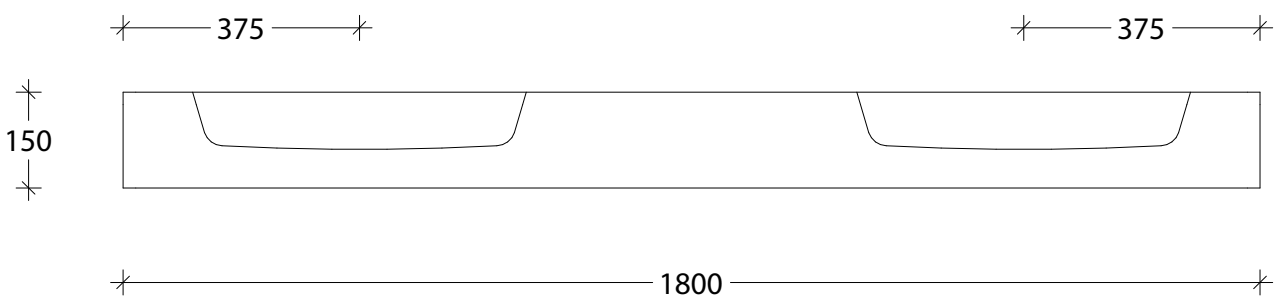

NAME:	MIHSR1800WHD
SIZE:	1800
WK/WH:	WALL HUNG
CONFIGURATION:	DOUBLE BOWL - ABOVE-COUNTER BASIN

PLEASE NOTE: Do not perform any plumbing rough in prior to taking delivery of your vanity, as all measurements are nominal and are subject to change. Measure exact locations from your vanity once it is on site.

NAME:	MIHSR1800WHD
SIZE:	1800
WK/WH:	WALL HUNG
CONFIGURATION:	DOUBLE BOWL - MIYA SEMI-RECESSED 550

PLEASE NOTE: Do not perform any plumbing rough in prior to taking delivery of your vanity, as all measurements are nominal and are subject to change. Measure exact locations from your vanity once it is on site.

NAME:	MIHSR1800WHD
SIZE:	1800
WK/WH:	WALL HUNG
CONFIGURATION:	DOUBLE BOWL - MIYA SEMI-RECESSED 750

PLEASE NOTE: Do not perform any plumbing rough in prior to taking delivery of your vanity, as all measurements are nominal and are subject to change. Measure exact locations from your vanity once it is on site.