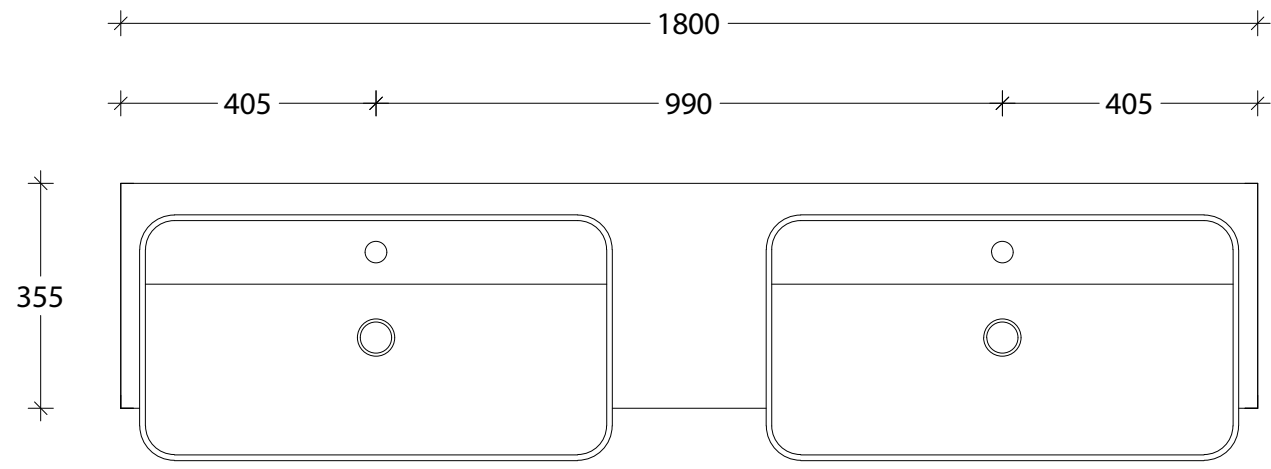

NAME:	MIHSR1800WHD
SIZE:	1800
WK/WH:	WALL HUNG
CONFIGURATION:	DOUBLE BOWL - ABOVE-COUNTER BASIN

PLEASE NOTE: Do not perform any plumbing rough in prior to taking delivery of your vanity, as all measurements are nominal and are subject to change. Measure exact locations from your vanity once it is on site.

NAME:	MIHSR1800WHD
SIZE:	1800
WK/WH:	WALL HUNG
CONFIGURATION:	DOUBLE BOWL - MIYA SEMI-RECESSED 550

PLEASE NOTE: Do not perform any plumbing rough in prior to taking delivery of your vanity, as all measurements are nominal and are subject to change. Measure exact locations from your vanity once it is on site.

NAME:	MIHSR1800WHD
SIZE:	1800
WK/WH:	WALL HUNG
CONFIGURATION:	DOUBLE BOWL - MIYA SEMI-RECESSED 750

PLEASE NOTE: Do not perform any plumbing rough in prior to taking delivery of your vanity, as all measurements are nominal and are subject to change. Measure exact locations from your vanity once it is on site.