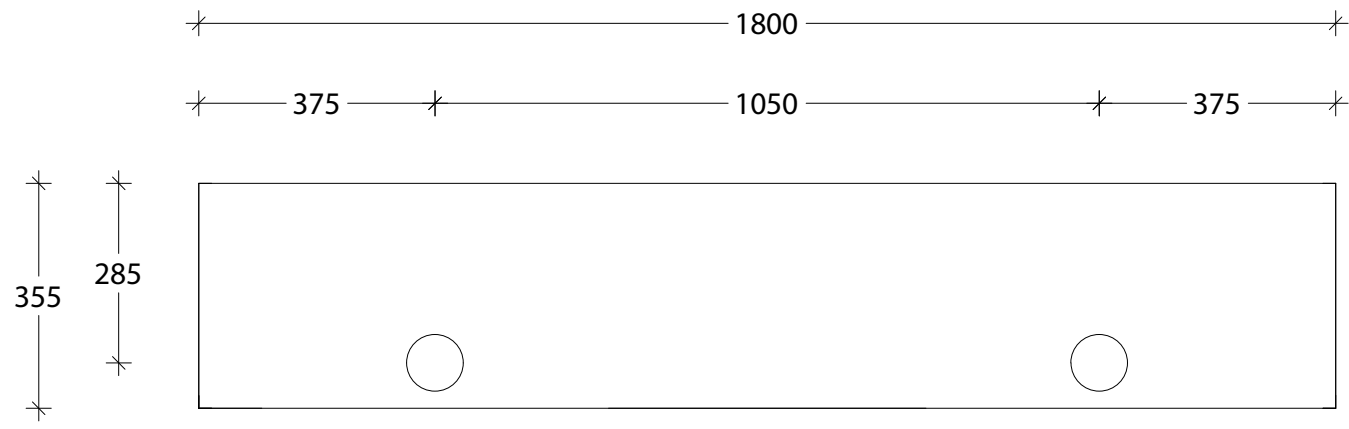

NAME:	MIHSR1800WHD
SIZE:	1800
WK/WH:	WALL HUNG
CONFIGURATION:	DOUBLE BOWL - ABOVE-COUNTER BASIN

PLEASE NOTE: Do not perform any plumbing rough in prior to taking delivery of your vanity, as all measurements are nominal and are subject to change. Measure exact locations from your vanity once it is on site.

NAME:	MIHSR1800WHD
SIZE:	1800
WK/WH:	WALL HUNG
CONFIGURATION:	DOUBLE BOWL - MIYA SEMI-RECESSED 550

PLEASE NOTE: Do not perform any plumbing rough in prior to taking delivery of your vanity, as all measurements are nominal and are subject to change. Measure exact locations from your vanity once it is on site.

NAME:	MIHSR1800WHD
SIZE:	1800
WK/WH:	WALL HUNG
CONFIGURATION:	DOUBLE BOWL - MIYA SEMI-RECESSED 750

PLEASE NOTE: Do not perform any plumbing rough in prior to taking delivery of your vanity, as all measurements are nominal and are subject to change. Measure exact locations from your vanity once it is on site.