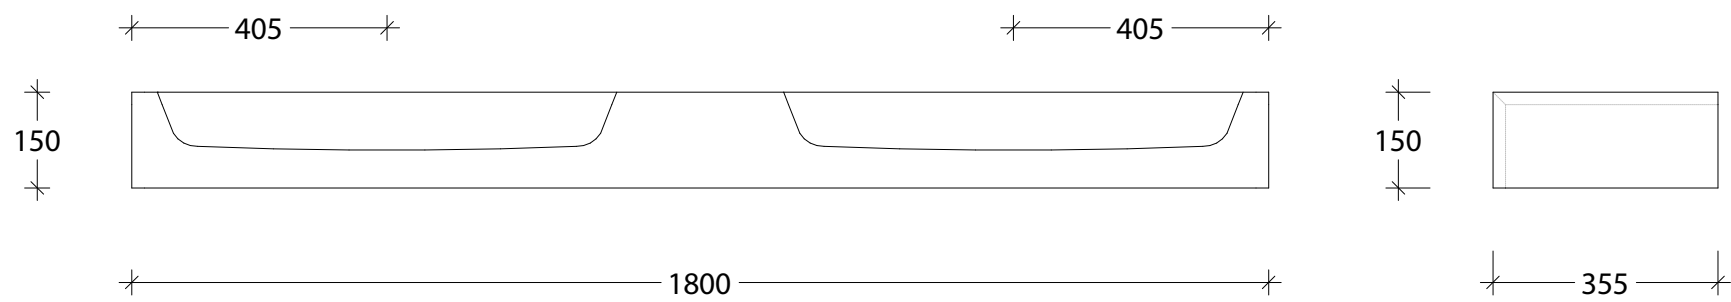

NAME:	MIHSR1800WHD
SIZE:	1800
WK/WH:	WALL HUNG
CONFIGURATION:	DOUBLE BOWL - ABOVE-COUNTER BASIN

PLEASE NOTE: Do not perform any plumbing rough in prior to taking delivery of your vanity, as all measurements are nominal and are subject to change. Measure exact locations from your vanity once it is on site.

NAME:	MIHSR1800WHD
SIZE:	1800
WK/WH:	WALL HUNG
CONFIGURATION:	DOUBLE BOWL - MIYA SEMI-RECESSED 550

PLEASE NOTE: Do not perform any plumbing rough in prior to taking delivery of your vanity, as all measurements are nominal and are subject to change. Measure exact locations from your vanity once it is on site.

NAME:	MIHSR1800WHD
SIZE:	1800
WK/WH:	WALL HUNG
CONFIGURATION:	DOUBLE BOWL - MIYA SEMI-RECESSED 750

PLEASE NOTE: Do not perform any plumbing rough in prior to taking delivery of your vanity, as all measurements are nominal and are subject to change. Measure exact locations from your vanity once it is on site.