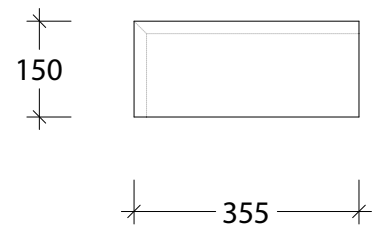

NAME:	MIHSR1800WHD
SIZE:	1800
WK/WH:	WALL HUNG
CONFIGURATION:	DOUBLE BOWL - ABOVE-COUNTER BASIN

PLEASE NOTE: Do not perform any plumbing rough in prior to taking delivery of your vanity, as all measurements are nominal and are subject to change. Measure exact locations from your vanity once it is on site.

NAME:	MIHSR1800WHD
SIZE:	1800
WK/WH:	WALL HUNG
CONFIGURATION:	DOUBLE BOWL - MIYA SEMI-RECESSED 550

PLEASE NOTE: Do not perform any plumbing rough in prior to taking delivery of your vanity, as all measurements are nominal and are subject to change. Measure exact locations from your vanity once it is on site.

NAME:	MIHSR1800WHD
SIZE:	1800
WK/WH:	WALL HUNG
CONFIGURATION:	DOUBLE BOWL - MIYA SEMI-RECESSED 750

PLEASE NOTE: Do not perform any plumbing rough in prior to taking delivery of your vanity, as all measurements are nominal and are subject to change. Measure exact locations from your vanity once it is on site.