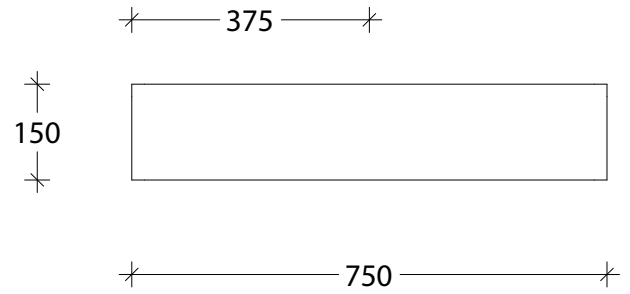

NAME:	MIHSR0750WHC
SIZE:	750
WK/WH:	WALL HUNG
CONFIGURATION:	CENTRE BOWL - ABOVE-COUNTER BASIN

PLEASE NOTE: Do not perform any plumbing rough in prior to taking delivery of your vanity, as all measurements are nominal and are subject to change. Measure exact locations from your vanity once it is on site.

NAME:	MIHSR0750WHC
SIZE:	750
WK/WH:	WALL HUNG
CONFIGURATION:	CENTRE BOWL - MIYA SEMI-RECESSED 550

PLEASE NOTE: Do not perform any plumbing rough in prior to taking delivery of your vanity, as all measurements are nominal and are subject to change. Measure exact locations from your vanity once it is on site.