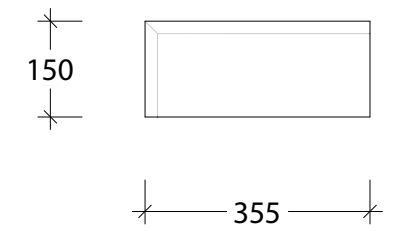

NAME:	MIHSR0750WHC
SIZE:	750
WK/WH:	WALL HUNG
CONFIGURATION:	CENTRE BOWL - ABOVE-COUNTER BASIN

PLEASE NOTE: Do not perform any plumbing rough in prior to taking delivery of your vanity, as all measurements are nominal and are subject to change. Measure exact locations from your vanity once it is on site.

NAME:	MIHSR0750WHC
SIZE:	750
WK/WH:	WALL HUNG
CONFIGURATION:	CENTRE BOWL - MIYA SEMI-RECESSED 550

PLEASE NOTE: Do not perform any plumbing rough in prior to taking delivery of your vanity, as all measurements are nominal and are subject to change. Measure exact locations from your vanity once it is on site.