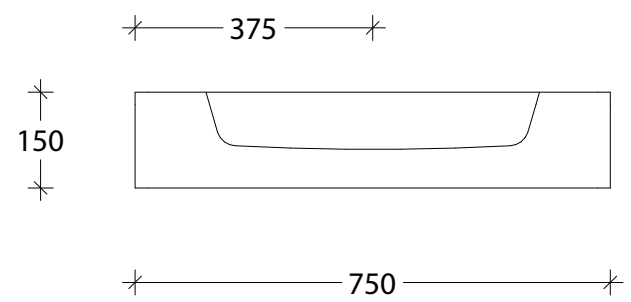

NAME:	MIHSR0750WHC
SIZE:	750
WK/WH:	WALL HUNG
CONFIGURATION:	CENTRE BOWL - ABOVE-COUNTER BASIN

PLEASE NOTE: Do not perform any plumbing rough in prior to taking delivery of your vanity, as all measurements are nominal and are subject to change. Measure exact locations from your vanity once it is on site.

NAME:	MIHSR0750WHC
SIZE:	750
WK/WH:	WALL HUNG
CONFIGURATION:	CENTRE BOWL - MIYA SEMI-RECESSED 550

PLEASE NOTE: Do not perform any plumbing rough in prior to taking delivery of your vanity, as all measurements are nominal and are subject to change. Measure exact locations from your vanity once it is on site.