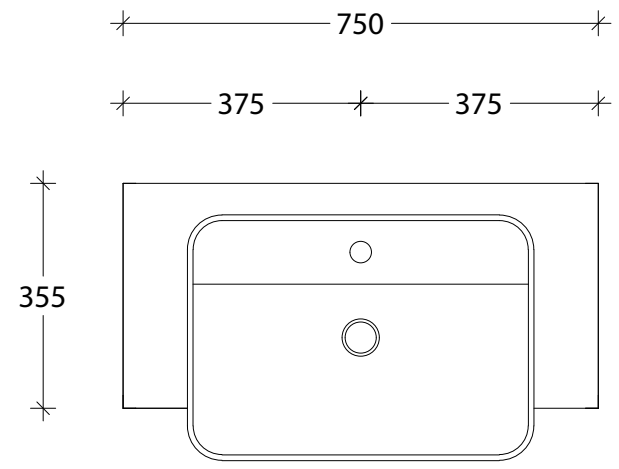

NAME:	MIHSR0750WHC
SIZE:	750
WK/WH:	WALL HUNG
CONFIGURATION:	CENTRE BOWL - ABOVE-COUNTER BASIN

PLEASE NOTE: Do not perform any plumbing rough in prior to taking delivery of your vanity, as all measurements are nominal and are subject to change. Measure exact locations from your vanity once it is on site.

NAME:	MIHSR0750WHC
SIZE:	750
WK/WH:	WALL HUNG
CONFIGURATION:	CENTRE BOWL - MIYA SEMI-RECESSED 550

PLEASE NOTE: Do not perform any plumbing rough in prior to taking delivery of your vanity, as all measurements are nominal and are subject to change. Measure exact locations from your vanity once it is on site.