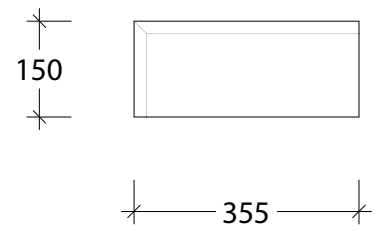

NAME:	MIHSR0750WHC
SIZE:	750
WK/WH:	WALL HUNG
CONFIGURATION:	CENTRE BOWL - ABOVE-COUNTER BASIN

PLEASE NOTE: Do not perform any plumbing rough in prior to taking delivery of your vanity, as all measurements are nominal and are subject to change. Measure exact locations from your vanity once it is on site.

NAME:	MIHSR0750WHC
SIZE:	750
WK/WH:	WALL HUNG
CONFIGURATION:	CENTRE BOWL - MIYA SEMI-RECESSED 550

PLEASE NOTE: Do not perform any plumbing rough in prior to taking delivery of your vanity, as all measurements are nominal and are subject to change. Measure exact locations from your vanity once it is on site.