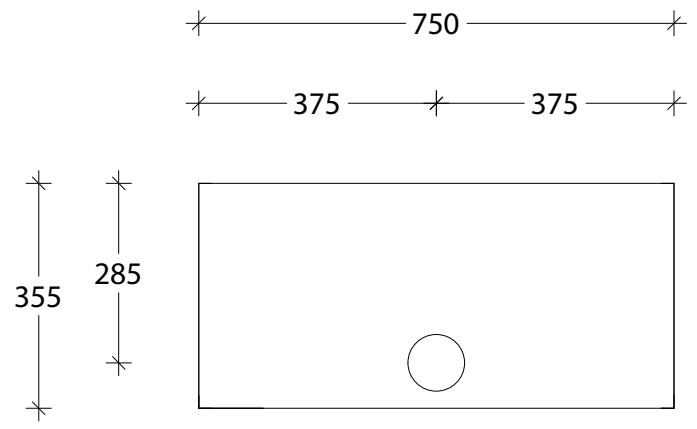

NAME:	MIHSR0750WHC
SIZE:	750
WK/WH:	WALL HUNG
CONFIGURATION:	CENTRE BOWL - ABOVE-COUNTER BASIN

PLEASE NOTE: Do not perform any plumbing rough in prior to taking delivery of your vanity, as all measurements are nominal and are subject to change. Measure exact locations from your vanity once it is on site.

NAME:	MIHSR0750WHC
SIZE:	750
WK/WH:	WALL HUNG
CONFIGURATION:	CENTRE BOWL - MIYA SEMI-RECESSED 550

PLEASE NOTE: Do not perform any plumbing rough in prior to taking delivery of your vanity, as all measurements are nominal and are subject to change. Measure exact locations from your vanity once it is on site.