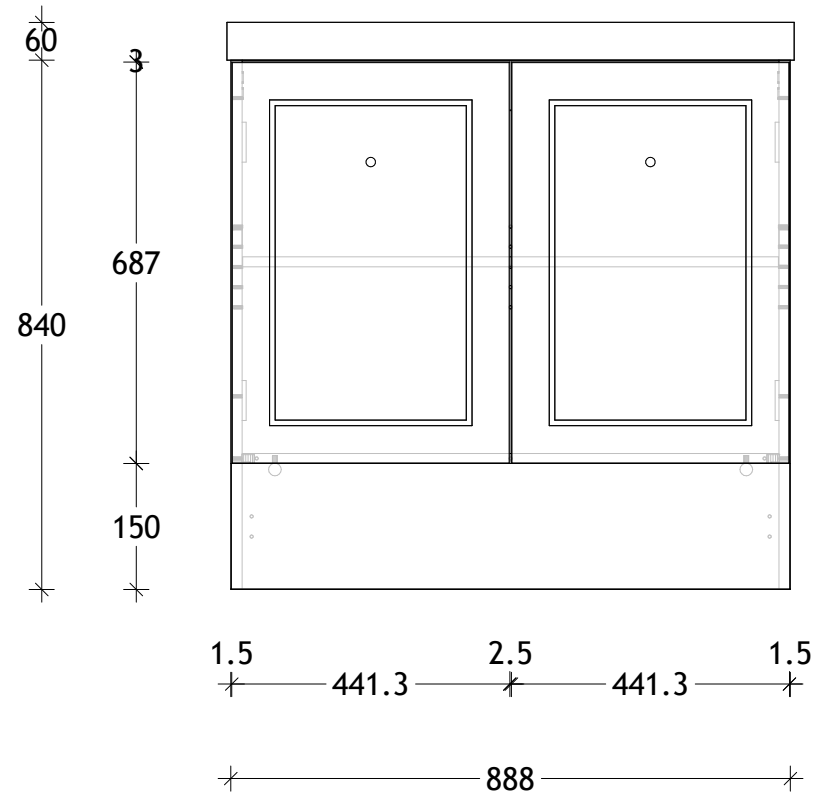

NAME:	MADM0900WK
SIZE:	900
WK/WH:	WITH KICK
CONFIGURATION:	LEFT HAND BOWL

PLEASE NOTE: Do not perform any plumbing rough in prior to taking delivery of your vanity, as all measurements are nominal and are subject to change. Measure exact locations from your vanity once it is on site.