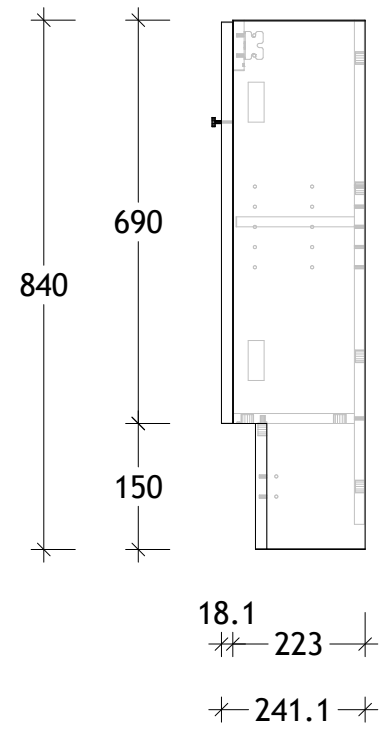

NAME:	MADM0900WK
SIZE:	900
WK/WH:	WITH KICK
CONFIGURATION:	LEFT HAND BOWL

PLEASE NOTE: Do not perform any plumbing rough in prior to taking delivery of your vanity, as all measurements are nominal and are subject to change. Measure exact locations from your vanity once it is on site.