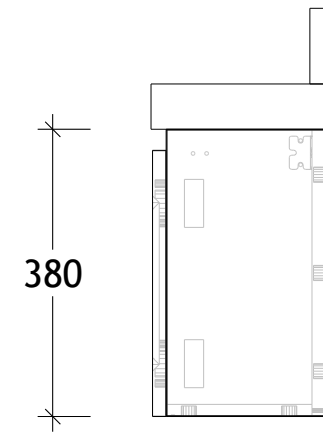

NAME:	TLDM0400WH
SIZE:	400
WK/WH:	WALL HUNG
CONFIGURATION:	CENTRE BOWL

400

200 200

250

200

380

352

28

1.5 385 1.5

388

380

18.1 230

248

PLEASE NOTE: Do not perform any plumbing rough in prior to taking delivery of your vanity, as all measurements are nominal and are subject to change. Measure exact locations from your vanity once it is on site.