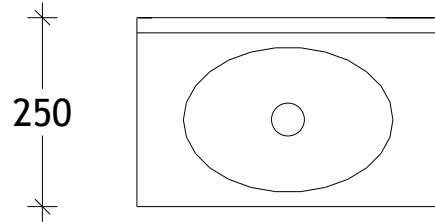

NAME:	TLDM0400WH
SIZE:	400
WK/WH:	WALL HUNG
CONFIGURATION:	CENTRE BOWL

400

200 200

250

200

380

352

28

1.5 385 1.5

388

380

18.1 230

248

PLEASE NOTE: Do not perform any plumbing rough in prior to taking delivery of your vanity, as all measurements are nominal and are subject to change. Measure exact locations from your vanity once it is on site.