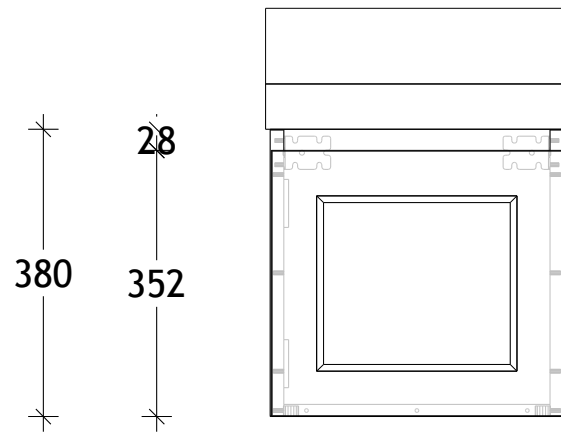

NAME:	TLDM0400WH
SIZE:	400
WK/WH:	WALL HUNG
CONFIGURATION:	CENTRE BOWL

400

200 200

250

200

380

352

28

1.5 385 1.5

388

380

18.1 230

248

PLEASE NOTE: Do not perform any plumbing rough in prior to taking delivery of your vanity, as all measurements are nominal and are subject to change. Measure exact locations from your vanity once it is on site.